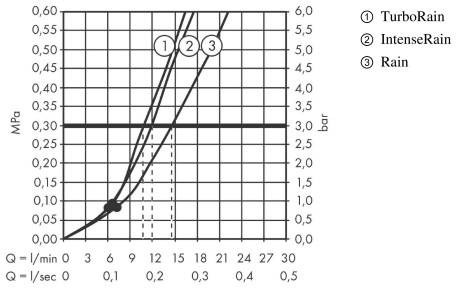

Croma Select S

Shower holder set 110 Vario with shower hose 160 cm

Finish: **White/Chrome** Article Number: **26411400**

Description

product features

- consists of: hand shower, shower holder, shower hose
- shower head size: 110 mm
- integrated support function
- spray type: Rain, IntenseRain, TurboRain
- convenient spray selection via Select button
- maximum flow rate at 3 bar: 14,7 l/min
- minimum flow pressure: 1 bar
- operating pressure: min. 1 bar/max. 6 bar
- pivot connector prevents hose from tangling
- shower hose with conical nut on both ends
- shower holder made of plastic
- wall mounting: screw fastening
- rinseable screen seal

Technology

Product image

Scale drawing

Croma Select S

Shower holder set 110 Vario with shower hose 160 cm

Finish: **White/Chrome** Article Number: **26411400**

Flowchart

The consumption was measured in combination with the appropriate fittings (thermostat/mixer/in-wall valve) to reflect actual application in practice.