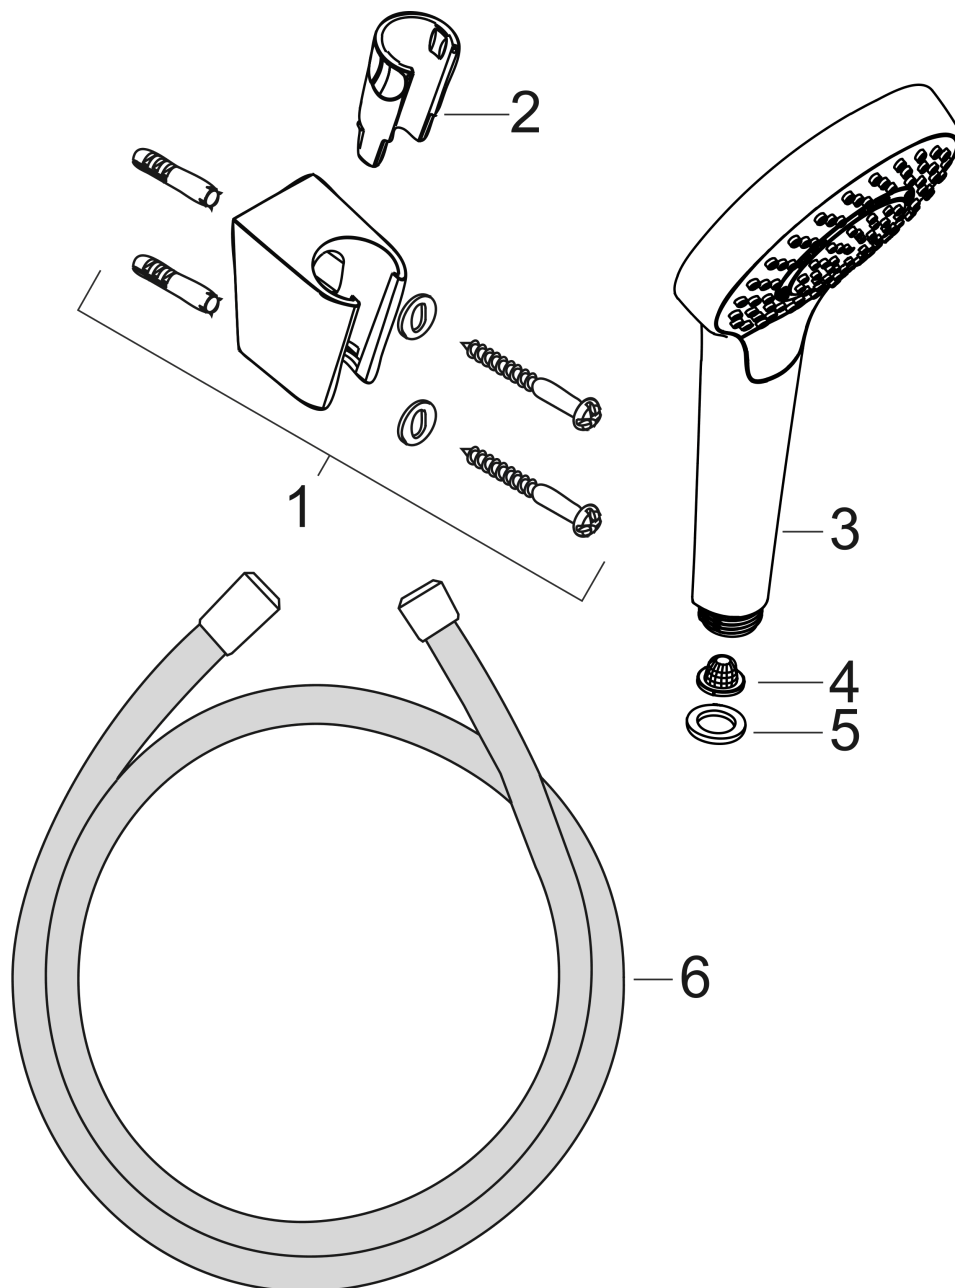

Croma Select S

Shower holder set 110 Vario with shower hose 160 cm

Finish: **White/Chrome** Article Number: **26411400**

Description

product features

- consists of: hand shower, shower holder, shower hose
- shower head size: 110 mm
- integrated support function
- spray type: Rain, IntenseRain, TurboRain
- convenient spray selection via Select button
- maximum flow rate at 3 bar: 14,7 l/min
- minimum flow pressure: 1 bar
- operating pressure: min. 1 bar/max. 6 bar
- pivot connector prevents hose from tangling
- shower hose with conical nut on both ends
- shower holder made of plastic
- wall mounting: screw fastening
- rinseable screen seal

Technology

Product image

Scale drawing

Croma Select S

Shower holder set 110 Vario with shower hose 160 cm

Finish: **White/Chrome** Article Number: **26411400**

Flowchart

The consumption was measured in combination with the appropriate fittings (thermostat/mixer/in-wall valve) to reflect actual application in practice.

Croma Select S
Shower holder set 110 Vario with shower hose 160 cm
 Finish: **White/Chrome** Article Number: **26411400**

Exploded Drawing

Year of production: >10/14

Croma Select S
Shower holder set 110 Vario with shower hose 160 cm
 Finish: **White/Chrome** Article Number: **26411400**

Spare part list

Year of production: >10/14

Pos.	Description	Article Number	Price	PU
1	shower holder	28331000	-	1
2	guide	98918000	€ 3,33	1
3	handshower	26802400	-	1
4	filter insert	92421000	€ 14,28	1
5	seal	98058000	€ 3,33	1
6	shower hose Isiflex'B 1,60 m	28276000	-	1