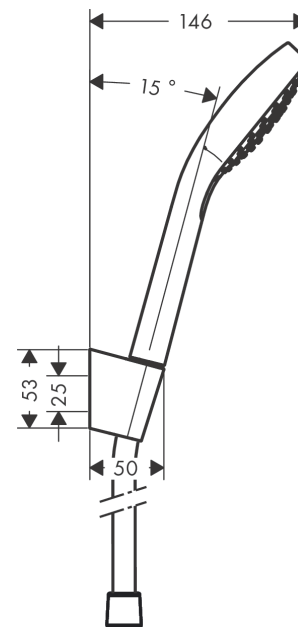

Croma Select S

Shower holder set 110 Vario with shower hose 160 cm

Finish: **White/Chrome** Article Number: **26411400**

Description

product features

- consists of: hand shower, shower holder, shower hose
- shower head size: 110 mm
- integrated support function
- spray type: Rain, IntenseRain, TurboRain
- convenient spray selection via Select button
- maximum flow rate at 3 bar: 14,7 l/min
- minimum flow pressure: 1 bar
- operating pressure: min. 1 bar/max. 6 bar
- pivot connector prevents hose from tangling
- shower hose with conical nut on both ends
- shower holder made of plastic
- wall mounting: screw fastening
- rinseable screen seal

Technology

Product image

Scale drawing

Croma Select S

Shower holder set 110 Vario with shower hose 160 cm

Finish: **White/Chrome** Article Number: **26411400**

Flowchart

The consumption was measured in combination with the appropriate fittings (thermostat/mixer/in-wall valve) to reflect actual application in practice.

Croma Select S
Shower holder set 110 Vario with shower hose 160 cm
 Finish: **White/Chrome** Article Number: **26411400**

Exploded Drawing

Year of production: >10/14

Croma Select S
Shower holder set 110 Vario with shower hose 160 cm
 Finish: **White/Chrome** Article Number: **26411400**

Spare part list

Year of production: >10/14

Pos.	Description	Article Number	Price	PU
1	shower holder	28331000	-	1
2	guide	98918000	€ 3,33	1
3	handshower	26802400	-	1
4	filter insert	92421000	€ 14,28	1
5	seal	98058000	€ 3,33	1
6	shower hose Isiflex'B 1,60 m	28276000	-	1